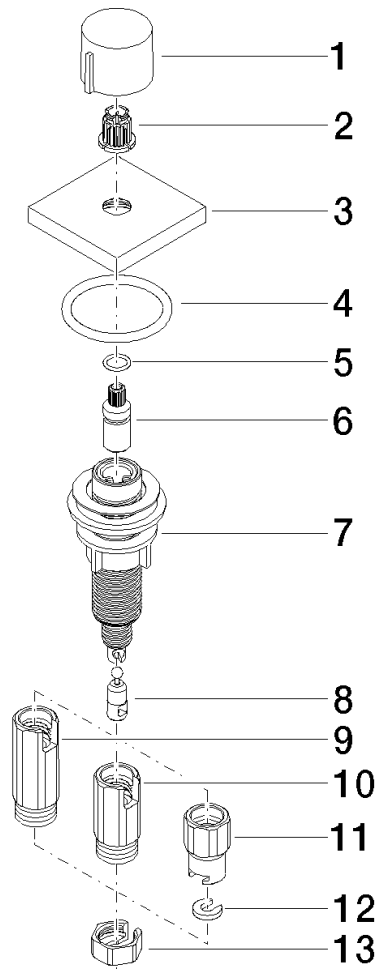

Strainer waste with control handle - Brushed Champagne (22kt Gold)

LOT

10 711 970

- control for single basin
- including adapter for Bowden cable

Fits LOT

	Brushed Champagne (22kt Gold)	10 711 970-46
	Chrome	10 711 970-00
	Brushed Platinum	10 711 970-06
	Platinum	10 711 970-08
	Durabress (23kt Gold)	10 711 970-09
	Dark Chrome	10 711 970-19
	Brushed Durabress (23kt Gold)	10 711 970-28
	Matte Black	10 711 970-33
	Champagne (22kt Gold)	10 711 970-47
	Brushed Chrome	10 711 970-93
	Brushed Dark Platinum	10 711 970-99

10 711 970

mm [inches]

10 711 970

Parts for other finishes can be found here: [Chrome](#)

Spare parts list

No.	Item Number	Name	Quantity used	Delivery time
1	09 20 97 030-46	handle	1	60
2	90 12 12 002 00 90	fixing cap	1	2
3	09 27 87 007-46	rosette	1	30
4	90 14 10 043 00 90	seal	1	2
5	09 14 10 042 90	seal	1	2
6	09 29 06 087-46	spindle	1	-
Spare part can no longer be ordered, please order the replacement item				
7	04 30 01 029 00 90	adaptor	1	2
8	09 24 03 175 90	adaptor	1	2
9	09 11 10 073-07	connection	1	30
10	09 11 10 074-07	connection	1	30
11	09 11 10 079-07	connection	1	30
12	09 30 11 087 90	disc	1	2
13	09 23 30 024-07	nut	1	30